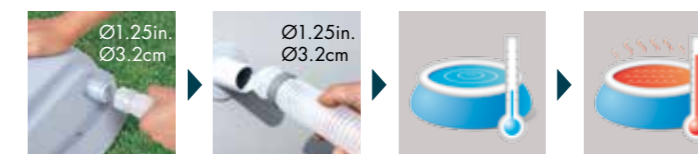

POOL HEATER

Item #	Maximum heater output	Rating	Certification	Pack	Lb. (kg)	Packaging
58259	40°C (104°F)	220-240V-50Hz, 2,800W at 20°C	CE / EAC / TUV	4	49.2 (22.3)	Full color box

- Compatible with:
  - -Swimming pool water capacity: 400 ~ 4,500 gal. (1,520 ~ 17,035 L)
  - -Filter pump/Sand filter flow rate: 1,000 gal/h (3,785 L/h) and below 1,000 gal/h (3,785 L/h)
- Digitally-controlled pool heater with soft-touch control panel
- Water flow sensor for high level protection
- Pool heater is supplied with a portable residual current device-rated residual operating current not exceeding 10mA