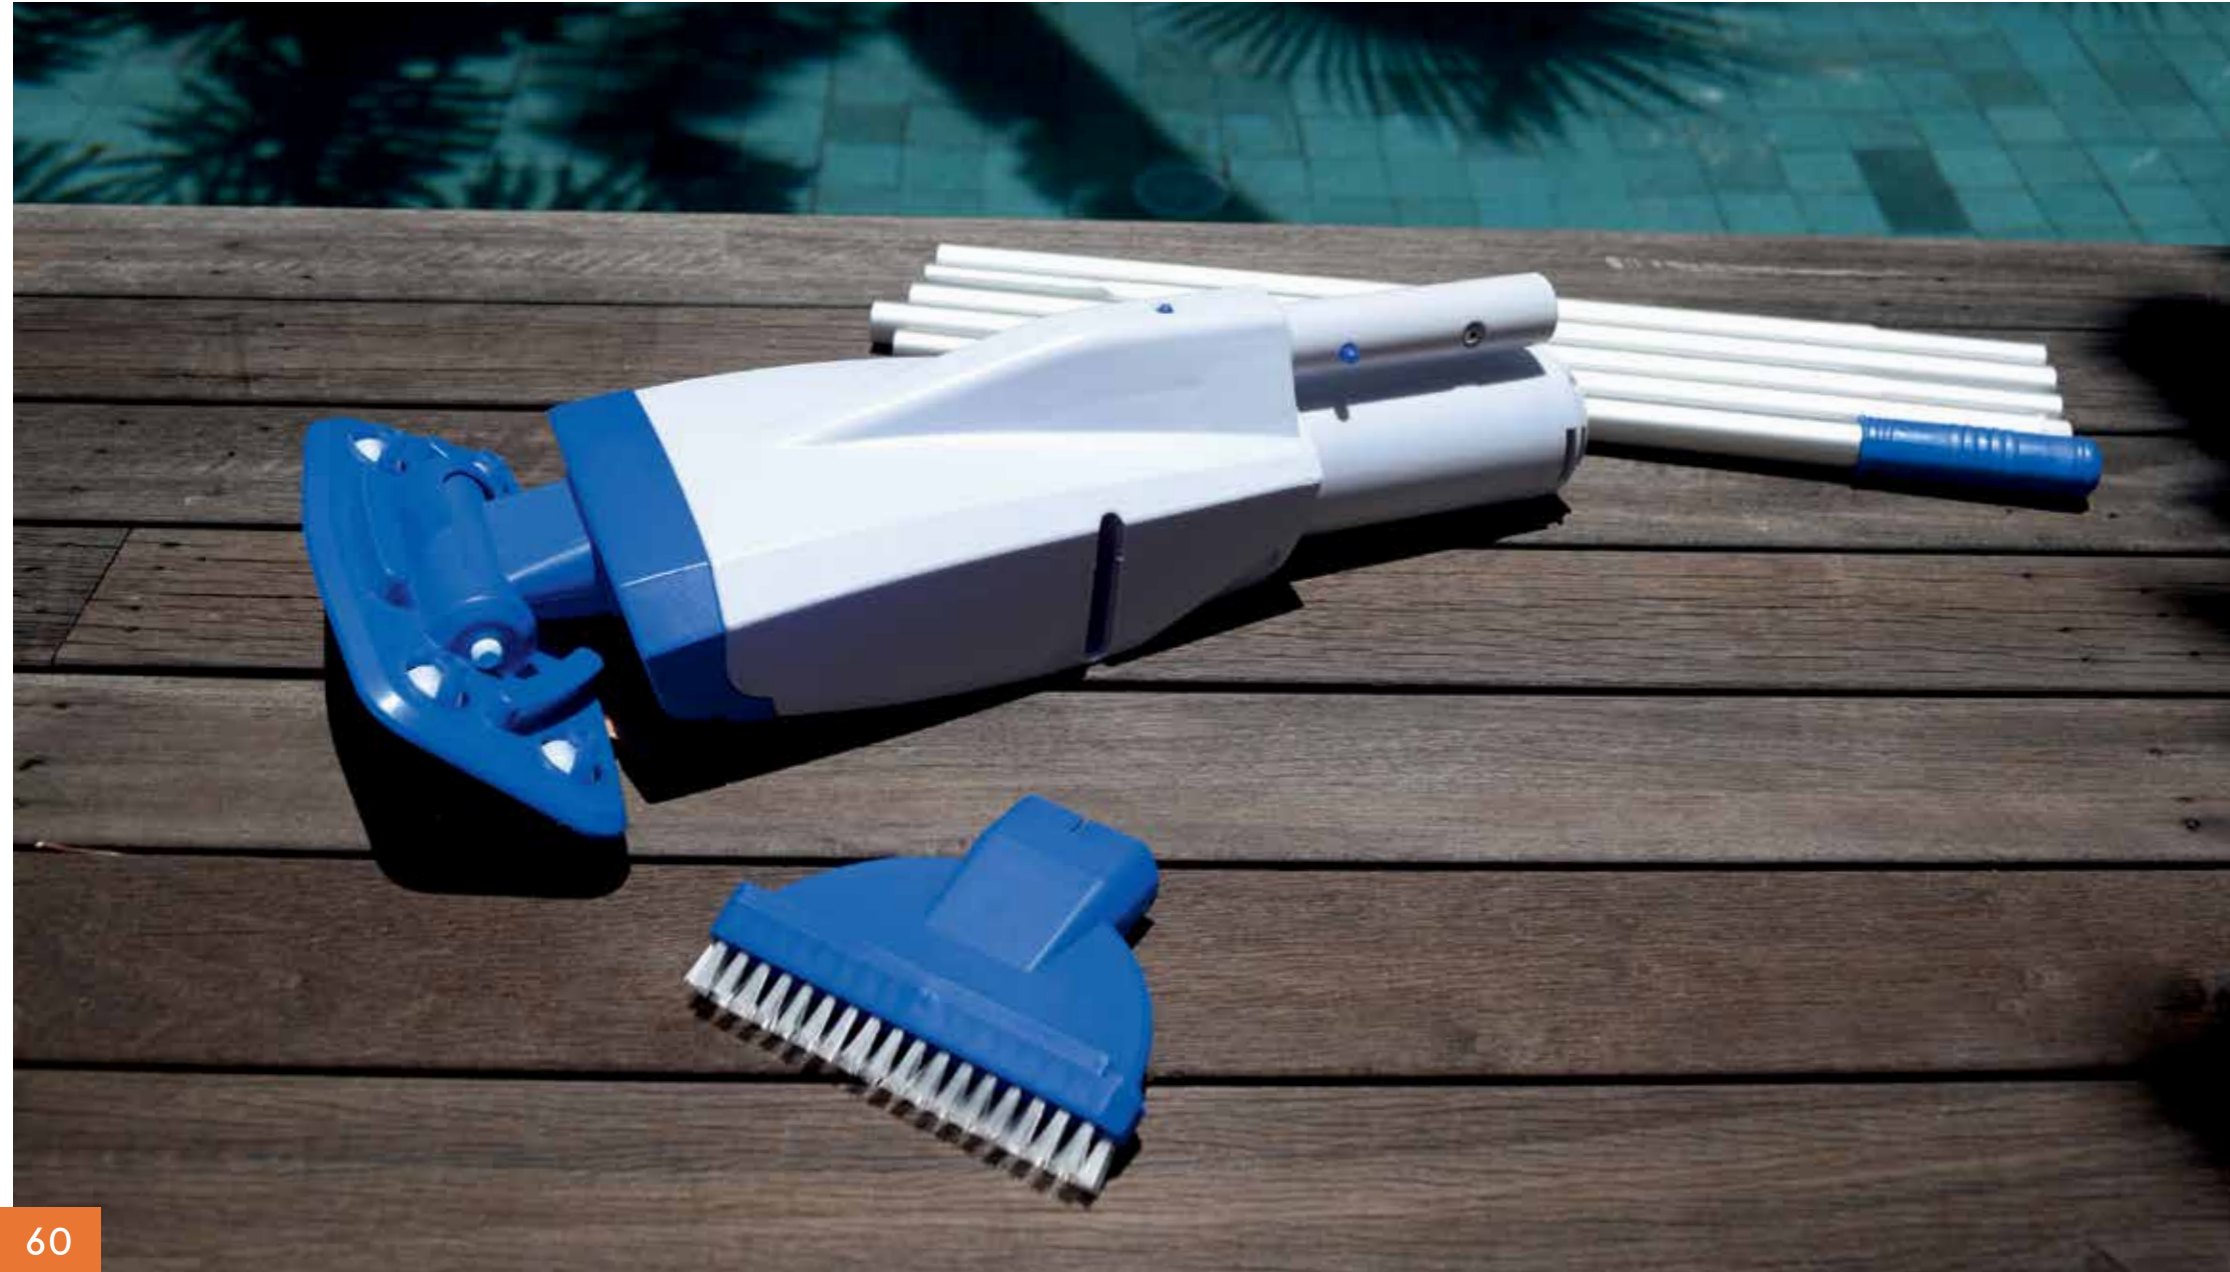

POOL ACCESSORIES

The Bestway maintenance kits contain all the swimming pool equipment you need to clean up debris in your pool. No more bugs, leaves or other debris in your pool with the lightweight skimmers with durable mesh nettings. Our kits with vacuums come with reusable debris bags, making it easy for you to dump your debris. Bestway's maintenance kits are the right addition to keeping your water clean for the entire swimming season.

8 ft. (2.44 m) Planogram
Store Display

6 ft. (1.82 m) Height