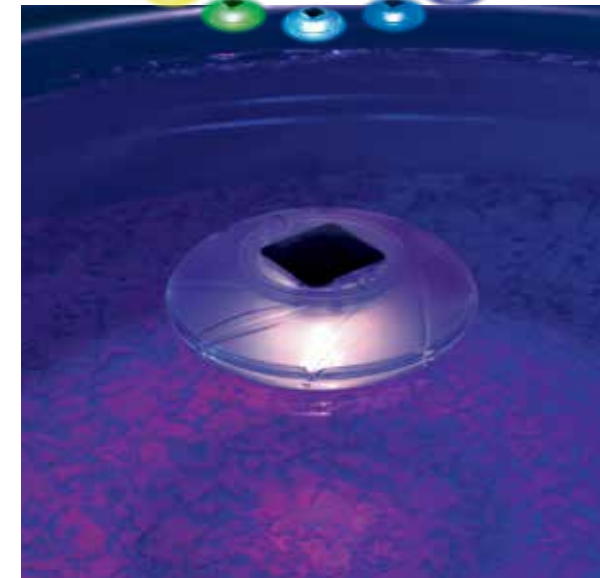

SOLAR-FLOAT LAMP

Item #	Size	Pack	Lb. (kg)	Packaging	
58111E	58111	Φ7in. / Φ18cm	24	22.3 (10.1)	Full color box

- Advanced LED technology, multi-color alternating light
- Waterproof
- Solar-powered
- Turns on automatically at night
- Great for decoration on lawns or patios
- Simply place the Solar-Float Lamp in the sun and when night falls watch your yard light up
- Extra long 8-hour runtime
- 1.2V ...