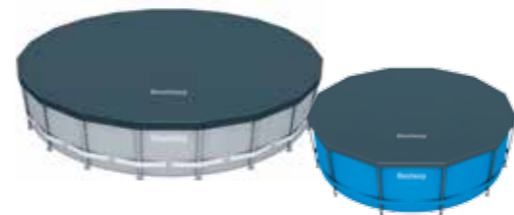

POOL COVERS - POWER STEEL™, STEEL PRO™, STEEL PRO MAX™, HYDRIMUM™

Item #	Size Dia.	Corresponding Pools	Pack	Lb. (kg)	
58301	96in. / 2.44m	Fits 8ft. (2.44m) Steel Pro™ pools	8	27.1 (12.3)	
58036E	58036	10ft. / 3.05m	Fits 10ft. (3.05m) Steel Pro™ Pools and 10ft. (3.05m) Steel Pro MAX™ Pools	6	26.9 (12.2)
58037E	58037	12ft.1in. / 3.70m	Fits 12ft. (3.66m) Steel Pro™ Pools and 12ft. (3.66m) Steel Pro MAX™ Pools and 12ft. x 36in. (3.60m x 90cm) Hydrium™ Splasher Pools	6	42.3 (19.2)
58248E	58248	14ft. / 4.27m	Fits 14ft. (4.27m) Steel Pro MAX™ Pools and 14ft. (4.27m) Power Steel™ Deluxe Series™ Pools	6	53.5 (24.3)
58038E	58038	15ft.5in. / 4.70m	Fits 15ft. (4.57m) Steel Pro MAX™ Pools and 15ft. x 36in. (4.60m x 90cm) Hydrium™ Splasher Pools	4	41.1 (18.6)
58249E	58249	16ft.2in. / 4.93m	Fits 16ft. (4.88m) Power Steel™ Pools and 16ft. (4.88m) Power Steel™ Deluxe Series™ Pools and 15ft. x 48in. (4.60m x 1.20m) Hydrium™ Pools	4	44.8 (20.3)
58039E	58039	18ft.2in. / 5.55m	Fits 18ft. (5.49m) Steel Pro MAX™ Pools and 18ft. (5.49m) Power Steel™ Pools	4	54.5 (24.7)
58356E		20ft.2in. / 6.15m	Fits 20ft. x 48in. (6.10m x 1.22m) Power Steel™ Pools	4	65.9 (29.9)

- PVC material
- Includes ropes to secure cover
- Drain holes to prevent water from accumulating
- Full color box

POOL COVERS - STEEL PRO™

Item #	Size	Corresponding Pools	Pack	Lb. (kg)
58103	7ft.4in. x 60.5in. / 2.24m x 1.54m	Fits 7ft.3in. x 59in. x 17in. (2.21m x 1.50m x 43cm) Steel Pro™ Pools	8	9.7 (4.4)
58105	8ft.8in. x 68.5in. / 2.64m x 1.74m	Fits 8ft.6in. x 67in. x 24in. (2.59m x 1.70m x 61cm) Steel Pro™ Pools	8	12.0 (5.4)
58106	10ft. x 6ft.9in. / 3.04m x 2.05m	Fits 9ft.10in. x 6ft.7in. x 26in. (3.00m x 2.01m x 66cm) Steel Pro™ Pools	6	10.6 (4.8)
58107	13ft.5in. x 7ft.5in. / 4.10m x 2.26m	Fits 13ft.1in. x 6ft.11in. x 32in. (4.00m x 2.11m x 81cm) Steel Pro™ Pools	6	15.4 (7.0)

- PE material
- Includes ropes to secure cover
- Drain holes to prevent water from accumulating
- Full color box