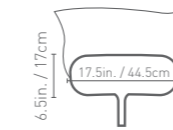

AQUANET

Item #	Size	Pack	Lb. (kg)	Packaging
58278E 58278	17.5in. x 6.5in. 44.5cm x 17cm	12	6.4 (2.9)	Header card

- Compatible with pool cleaning poles that are 1.2in. / 3cm (inner diameter)
- Scoop debris from pool water
- Durable mesh netting