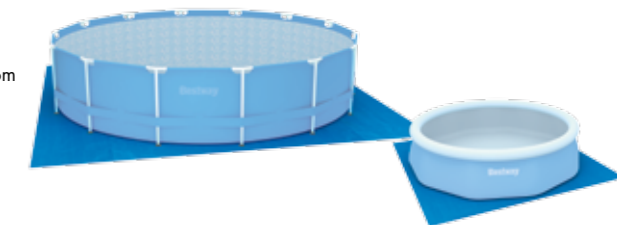

GROUND CLOTHS

Item #	Size Dia.	Corresponding Pools	Pack	Lb. (kg)	
58000	9ft. x 9ft. / 2.74m x 2.74m	Fits 8ft. (2.44m) Fast Set™ Pools and 8ft. (2.44m) Steel Pro™ Pools	6	8.9 (4.1)	
58001E	58001	11ft. x 11ft. / 3.35m x 3.35m	Fits 10ft. (3.05m) Fast Set™ Pools and 10ft. (3.05m) Steel Pro™ Pools and 10ft. (3.05m) Steel Pro MAX™ Pools and 10ft. x 48in. (3.00m x 1.20m) Hydrium™ Pools	4	8.6 (3.9)
58002E	58002	13ft. x 13ft. / 3.96m x 3.96m	Fits 12ft. (3.66m) Fast Set™ Pools and 12ft. (3.66m) Steel Pro™ Pools and 12ft. (3.66m) Steel Pro MAX™ Pools and 12ft. x 36in. (3.60m x 90cm) Hydrium™ Splasher Pools and 12ft. x 48in. (3.60m x 1.20m) Hydrium™ Pools	4	11.9 (5.4)
58003E	58003	16ft. x 16ft. / 4.88m x 4.88m	Fits 15ft. (4.57m) Fast Set™ Pools and 15ft. (4.57m) Steel Pro MAX™ Pools and 14ft. (4.27m) Steel Pro MAX™ Pools and 14ft. (4.27m) Power Steel™ Pools and 14ft. (4.27m) Power Steel™ Deluxe Series™ Pools and 15ft. x 36in. (4.60m x 90cm) Hydrium™ Splasher Pools and 15ft. x 48in. (4.60m x 1.20m) Hydrium™ Pools	4	16.8 (7.6)
58251E	58251	17ft. x 17ft. / 5.20m x 5.20m	Fits 16ft. (4.88m) Power Steel™ Pools and 16ft. (4.88m) Power Steel™ Deluxe Series™ Pools	4	19.5 (8.9)
58031E	58031	19ft. x 19ft. / 5.79m x 5.79m	Fits 18ft. (5.49m) Steel Pro MAX™ Pools and 18ft. (5.49m) Power Steel™ Pools	4	23.1 (10.5)

- Durable material
- Provides extra protection for the bottom of the pool
- Full color box