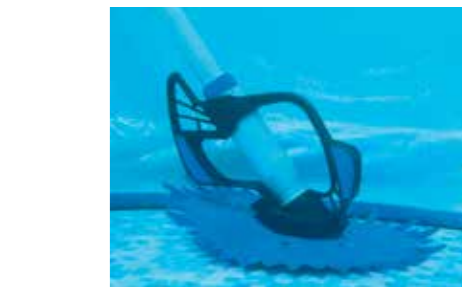

AQUADIP POOL VACUUM

Item #	Pack	Lb. (kg)	Packaging	
58339E	58339	2	25.8 (11.7)	Full color box

- Membrane technology ensures silent operation with optimum cleaning efficiency
- Lightweight design enables it to clean rapidly across the pool floor
- Finned disc enables it to glide smoothly across the pool bottom
- Simple twist-and-lock cassette for easy access to change the diaphragm
- Recommended for above ground pools up to 20ft. / 6.10m
- Includes 27ft. / 8.25m of standard hoses
- Min. System Flow Rate: 1,500 gal./h (5,678 L/h)
- Min. Pump Power: 0.3HP / 230W