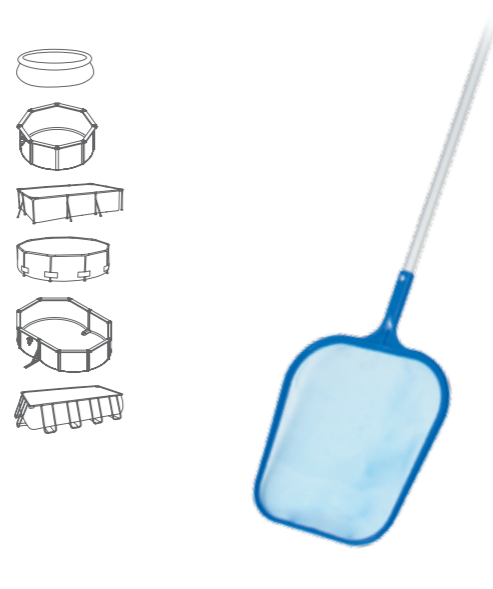

POOL SURFACE SKIMMER

Item #	Pack	Lb. (kg)	Packaging
58233E 58233	4	19.6 (8.9)	Full color box

- Durable and corrosion-proof plastic material
- Mount on the pool wall to suck in floating leaves or other debris
- Attach to the filter pump for automatic skimming
- Easy to clean
- Fits filter pumps with 800 gal./h (3,028 L/h) flow rate and above
- For use with all above ground pools except steel wall pools

CLEANCAST SKIMMER SET

Item #	Pack	Lb. (kg)	Packaging
58325E 58325	24	23.8 (10.8)	Header card

Pole Length: 49.6in. / 1.26m

- Durable mesh netting
- Lightweight, extensible, 2-segmented aluminum shaft

E-Z-BROOM POLE