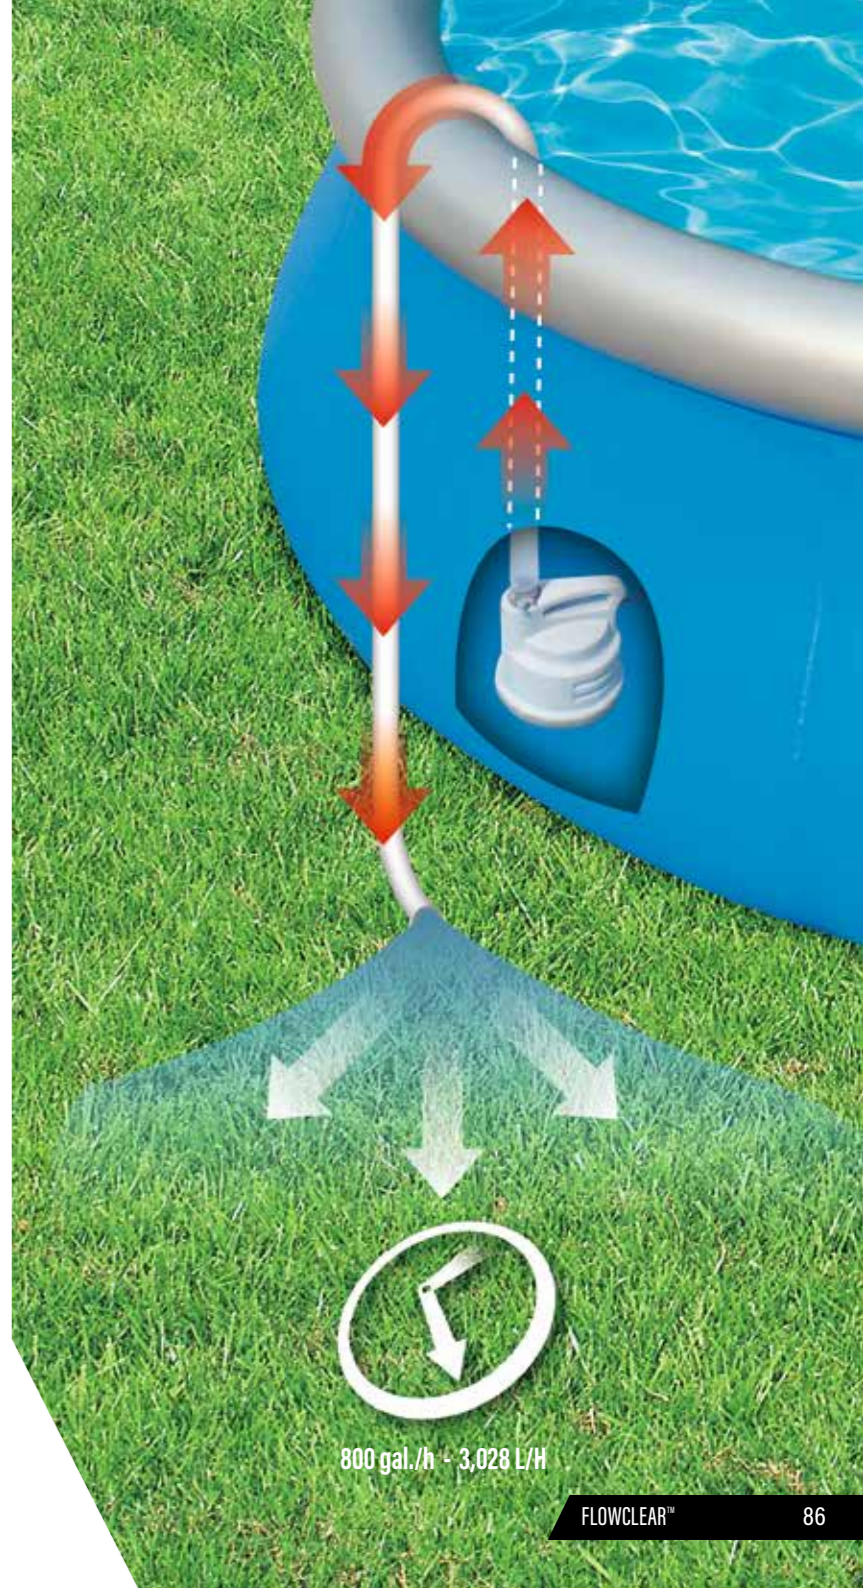

800 gal./h - 3,028 L/H