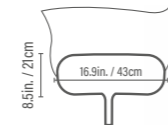

NEW GENERATION AQUANET

ITEM #	Size	Pack	LB. (KG)	Packaging
58278/E	16.9in. x 8.3in. 43cm x 21cm	12	7.1 (3.2)	Header card

- Compatible with pool cleaning poles that are 1.2in. / 3cm (inner diameter)
- Scoop debris from pool water
- Durable mesh netting