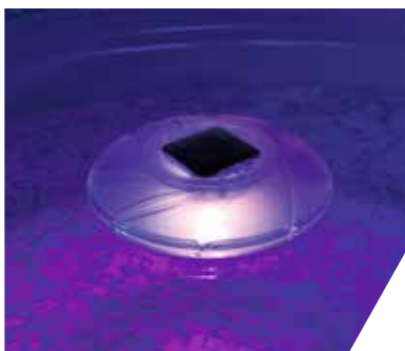

SOLAR-FLOAT LAMP

ITEM #	Size	Pack	LB. (KG)	Packaging
58111/E	07in. / 018cm	24	22.3 (10.1)	Full color box

- Advanced LED technology, multi-color alternating light
- Waterproof
- Solar-powered
- Turns on automatically at night
- Great for decoration on lawns or patios
- Simply place the Solar-Float Lamp in the sun and when night falls watch your yard light up
- Extra-long 8-hour runtime
- 1.2V ...