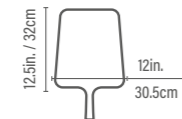

CLEANCASST SKIMMER

ITEM #	Size	Pack	LB. (KG)	Packaging
58277	12.5in. x 12in. 32cm x 30.5cm	12	5.9 (2.7)	Header card

- Compatible with pool cleaning poles that are 1.2in. / 3cm (inner diameter)
- Removes debris from pool water
- Durable mesh netting