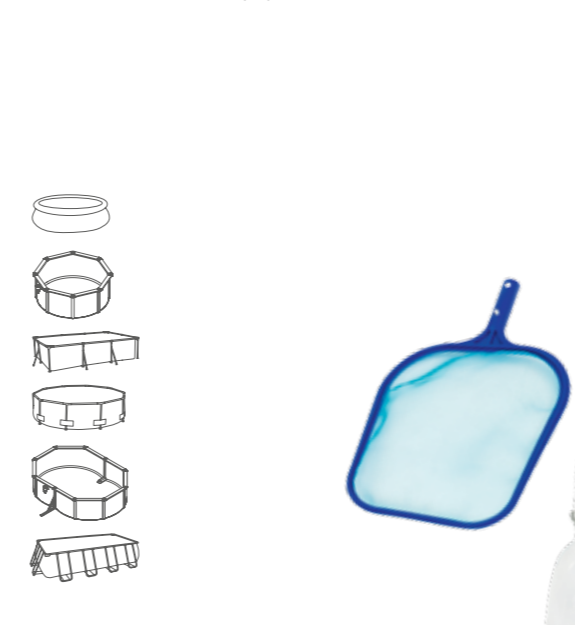

AQUACLEAN POOL CLEANING KIT

ITEM #	Pack	LB. (KG)	Packaging
58234/E	4	32.5 (14.8)	Full color box

Pole Length: 110in. / 2.79m
Cleans Inner Wall

- Super-easy assembly
- Attach to filter pump to provide a powerful light weight vacuum system to clean pool floor and walls
- Includes multiple adapters for connections to all Bestway pools and filter systems
- Includes 110in. / 2.79m adjustable aluminum pole for large diameter pools
- Removable and reusable debris and leaf bag
- Extra-long vacuum hose 24.5ft. / 7.5m, 1.25in. / 3.2cm diameter
- Vacuum has a one-piece cleaning head
- Skimmer has a durable mesh netting
- Fits filter pumps with 530 gal./h (2,006 L/h) flow rate and above
- For use with all above ground pools