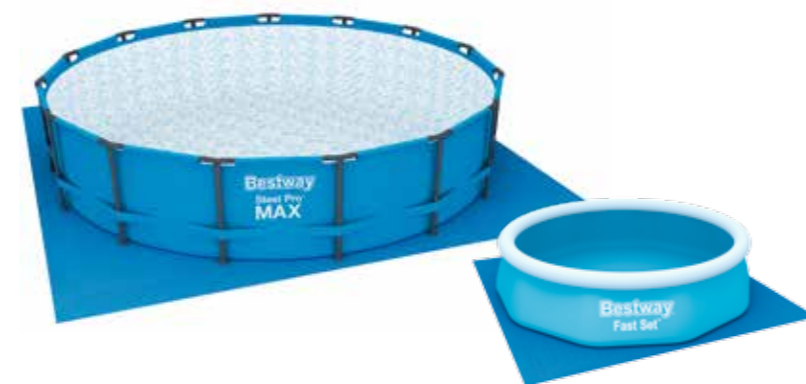

GROUND CLOTHS

ITEM #	Size	Corresponding Pools - Fits:	Pack	LB. (KG)
58000	9ft. x 9ft. 2.74m x 2.74m	- 8ft. (2.44m) Fast Set™ Pools - 8ft. (2.44m) Steel Pro™ Pools	6	8.9 (4.1)
58001/E	11ft. x 11ft. 3.35m x 3.35m	- 10ft. (3.05m) Fast Set™ Pools - 10ft. (3.05m) Steel Pro™ Pools - 10ft. (3.05m) Steel Pro MAX™ Pools - 10ft. x 48in. (3.00m x 1.20m) Hydrium™ Pools - 12ft. (3.66m) Fast Set™ Pools - 12ft. (3.66m) Steel Pro™ Pools	4	8.6 (3.9)
58002/E	13ft. x 13ft. 3.96m x 3.96m	- 12ft. (3.66m) Steel Pro MAX™ Pools - 12ft. x 36in. (3.60m x 90cm) Hydrium™ Splasher Pools - 12ft. x 48in. (3.60m x 1.20m) Hydrium™ Pools - 15ft. (4.57m) Fast Set™ Pools - 15ft. (4.57m) Steel Pro MAX™ Pools - 14ft. (4.27m) Steel Pro MAX™ Pools - 14ft. (4.27m) Power Steel™ Pools	4	11.9 (5.4)
58003/E	16ft. x 16ft. 4.88m x 4.88m	- 14ft. (4.27m) Power Steel™ Deluxe Series™ Pools - 15ft. x 36in. (4.60m x 90cm) Hydrium™ Splasher Pools - 15ft. x 48in. (4.60m x 1.20m) Hydrium™ Pools	4	16.8 (7.6)
58251/E	17ft. x 17ft. 5.20m x 5.20m	- 16ft. (4.88m) Power Steel™ Pools - 16ft. (4.88m) Power Steel™ Deluxe Series™ Pools	4	19.5 (8.9)
58031/E	19ft. x 19ft. 5.79m x 5.79m	- 18ft. (5.49m) Steel Pro MAX™ Pools - 18ft. (5.49m) Power Steel™ Pools	4	23.1 (10.5)

- Durable material
- Provides extra protection for the bottom of the pool
- Full color box