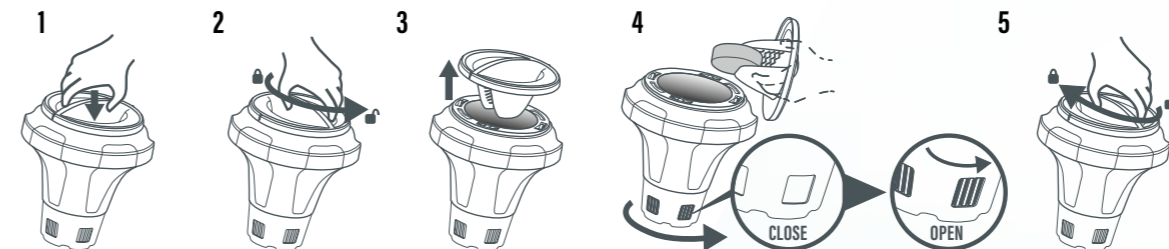

ASSORTED FLOATING POOL THERMOMETER

ITEM #	Pack	LB. (KG)	Packaging
58110	24	7.1 (3.2)	Blister card

- String attached to keep thermometer in place
- Floating design
- Easy to read temperature gradation
- Displays in both Fahrenheit and Celsius
- 4 assorted design