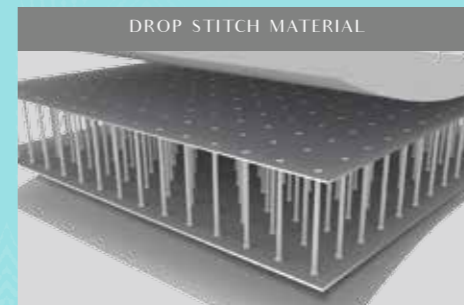

DROP STITCH MATERIAL

NO TOOLS NEEDED

MAXIMUM TEMPERATURE

6-8

QUICK SET UP

GROUND FAULT DETECTION SYSTEM

Bestway has all the makings for summer time fun with a large assortment of inflatable leisure products, water sports products, above ground pools and other outdoor products. Make it the best summer ever for your customers. Make it a Bestway summer!