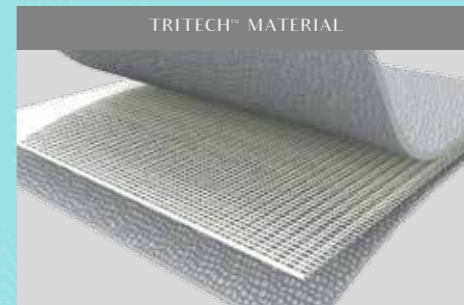

MOSAIC-PRINT LINER

TRITECH™ MATERIAL