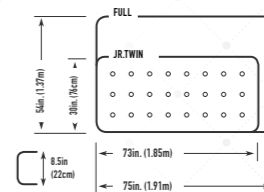

AEROLUXE AIRBED FULL

67448

- Sturdy pre-tested vinyl
- Interlocking quick release valve
- Comfortable flocked sleeping surface
- Sturdy coil beam construction
- Great for indoor & outdoor use
- Heavy-duty repair patch
- Full color box