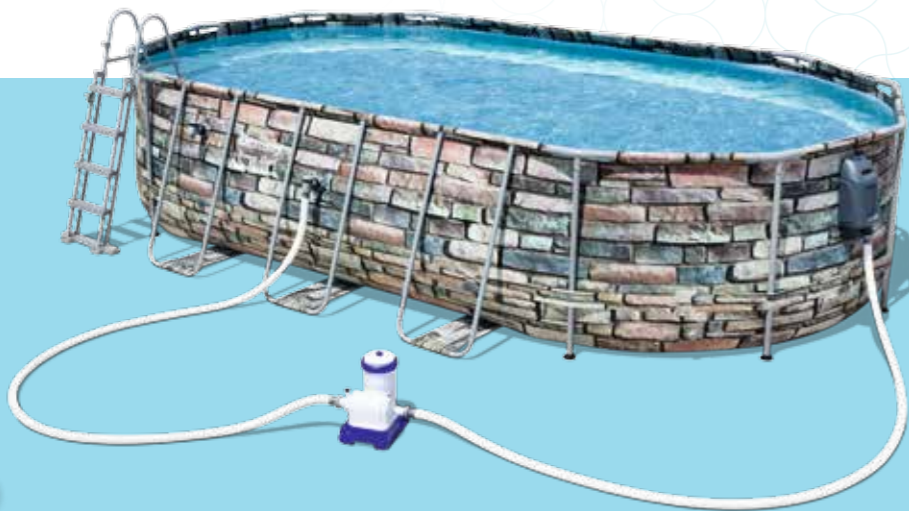

REALISTIC TILE PRINT
AT POOL BOTTOM

SEAL & LOCK
SYSTEM™

POWER STEEL™ COMFORT JET SERIES™ POOL

The Power Steel™ Comfort Jet Series™ Pool Set is a hydrotherapy innovation for above ground pools. As the name implies, the Comfort Jet has a two built-in water jets that provide soothing massage effect. This pool features another noteworthy feature, the outer pool walls are detailed cobblestone print.