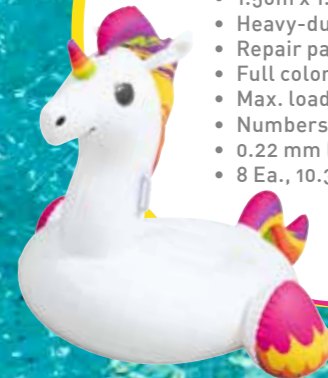

Fantasy Unicorn Rider

41114

AGE 3+

- 1.50m x 1.17m / 59" x 46"
- Heavy-duty handles
- Repair patch
- Full color box
- Max. load capacity: 45 kg (99.2 Lb.)
- Numbers of users: 1 child
- 0.22 mm (8.8 ga.) vinyl
- 8 Ea., 10.3 kg (22.6 Lb.)