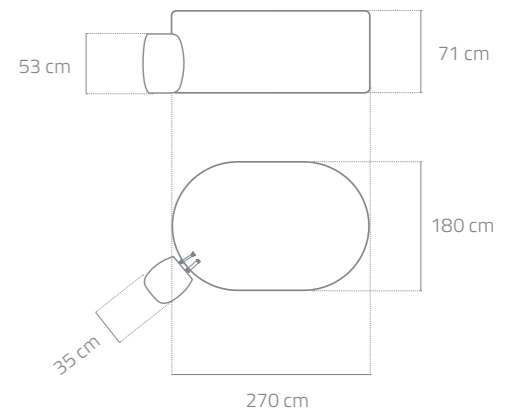

PORTABLE SPAS

Mauritius Airjet™

60067

NEW

FREEZE SHIELD™ TECHNOLOGY

CAPACITY 5-7 PEOPLE

NEW WOODEN EMBOSSING

Main features:

- Soothing AirJet™ bubble massage system (180 jets)
- Ultra-strong DuraPlus™ internal beams and outer walls offer superior structural stability
- Freeze Shield™ automatic heating prevents water from freezing & damaging the spa
- Program the spa heater up to 40 days in advance for future use
- ChemConnect™ dispenser provides a stable level of chlorine throughout the spa
- Power-saving, timer-controlled heating system
- Digital control panel & spa pump with integrated filtration system includes two cup holders and is accessible from inside the spa
- Reinforced cover with safety lock clips

Contents: 1 spa, 1 pool cover, 1 spa pump, 1 ChemConnect™ dispenser, filter cartridge (VI), repair kit, AirJet™ system