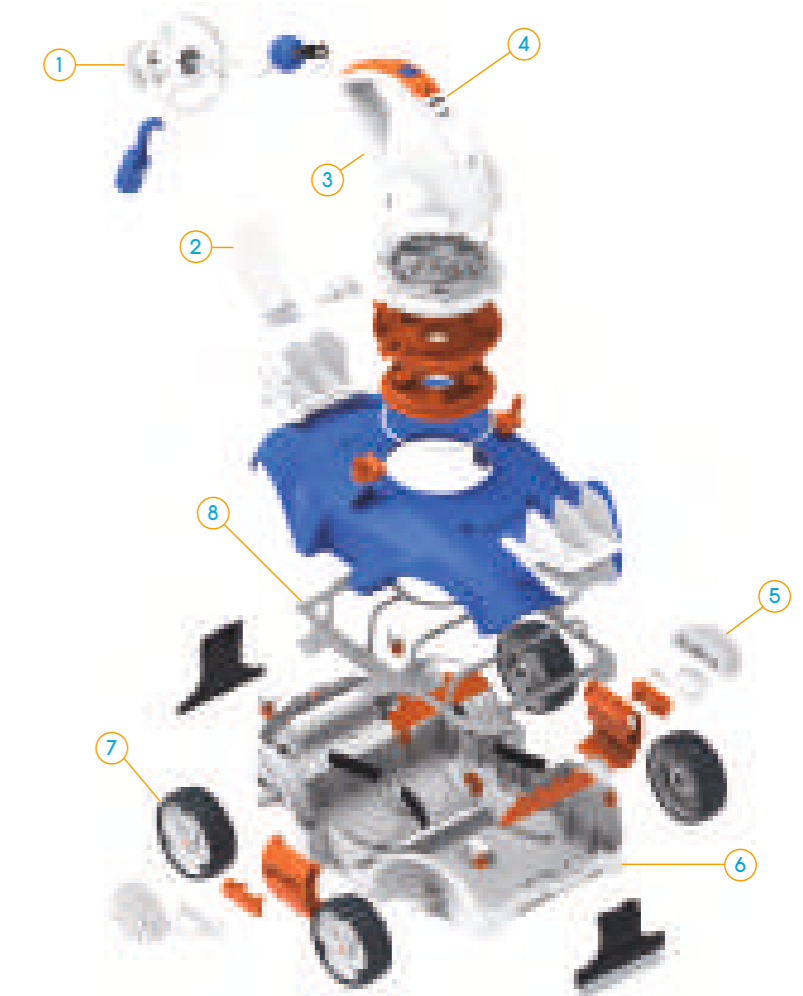

Packaging

Full color box

Components:

1. 1 Retrieval Kit
2. 2 Head Locking Flap For 180-Degree Turns
3. 3 Handle
4. 4 On/Off Led Light
5. 5 Optional Bumpers
6. 6 Underside Debris Agitators
7. 7 Adjustment Wheel Axle
8. 8 New: Stainless Steel Mesh Filter