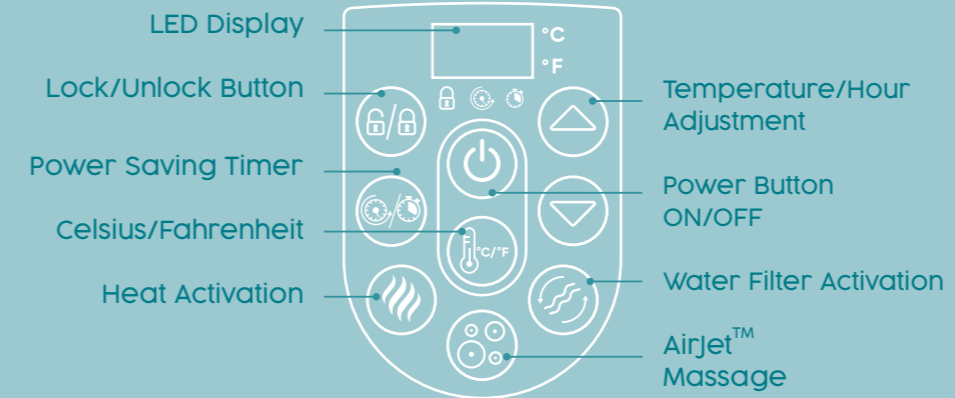

DIGITAL CONTROL PANEL