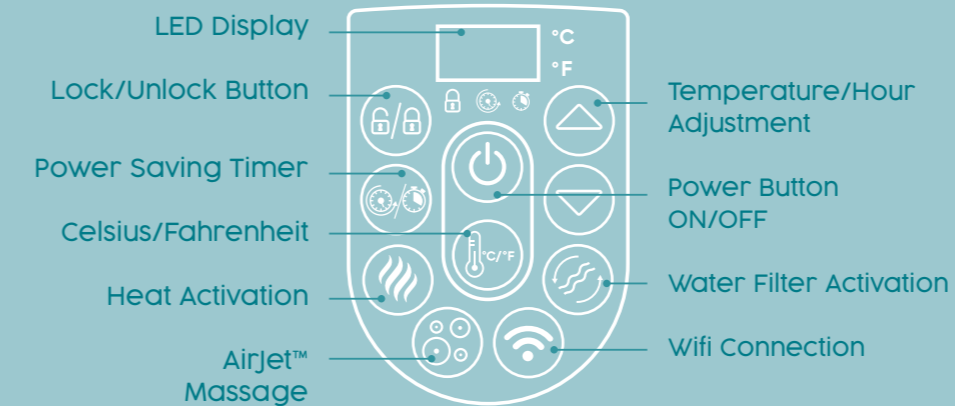

DIGITAL CONTROL PANEL