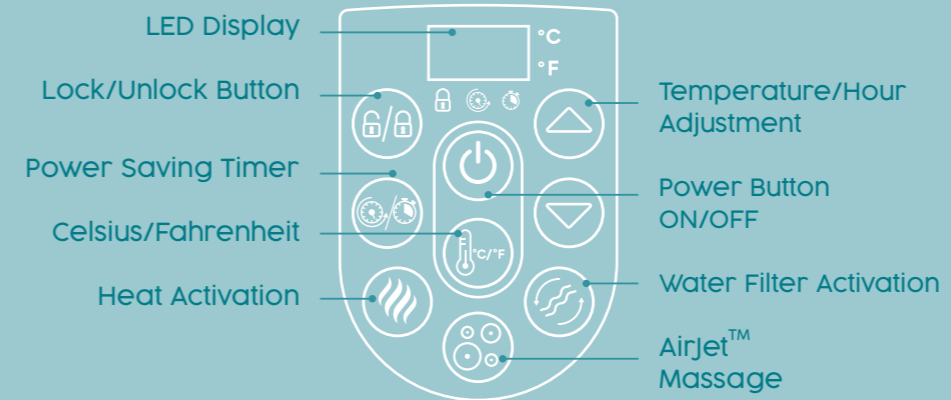

DIGITAL CONTROL PANEL