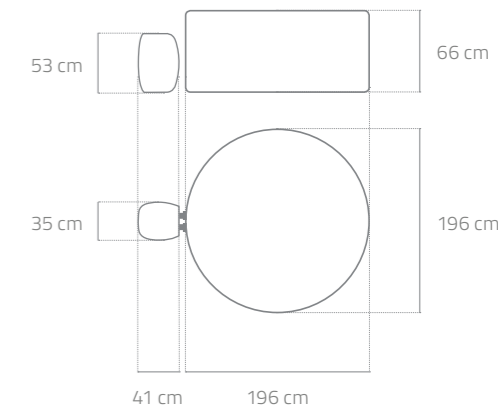

Main features:

- Soothing AirJet™ bubble massage system (140 jets)
- Freeze Shield™ automatic heating prevents water from freezing & damaging the spa
- Program the spa heater up to 40 days in advance for future use
- ChemConnect™ dispenser provides a stable level of chlorine throughout the spa
- Remote-controlled multicolored LED lights
- Power-saving, timer-controlled heating system
- Digital control panel & spa pump with integrated filtration system includes cup holders and is accessible from inside the spa
- Reinforced cover with safety lock clips

Contents: 1 spa, 1 pool cover, 1 spa pump, 1 LED light strip, filter cartridge (VI), 1 ChemConnect™ dispenser, repair patch, AirJet™ system