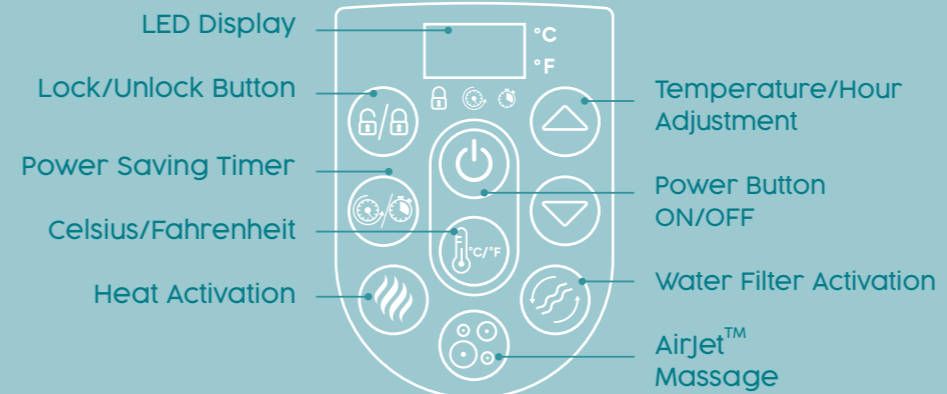

DIGITAL CONTROL PANEL