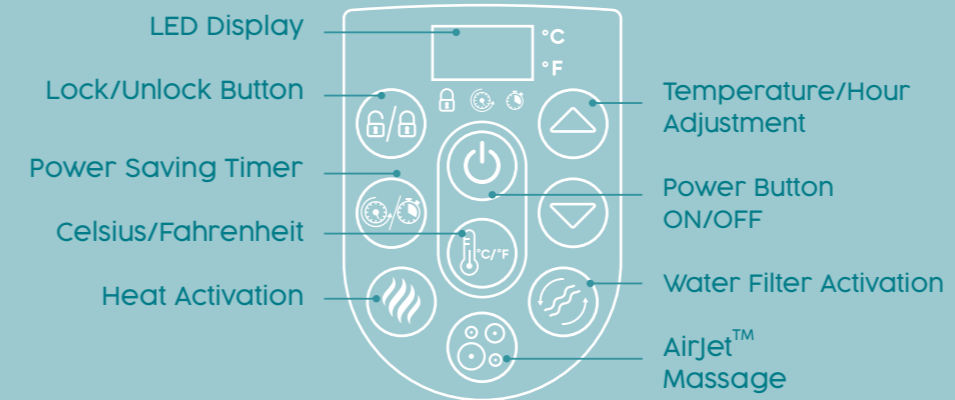

DIGITAL CONTROL PANEL