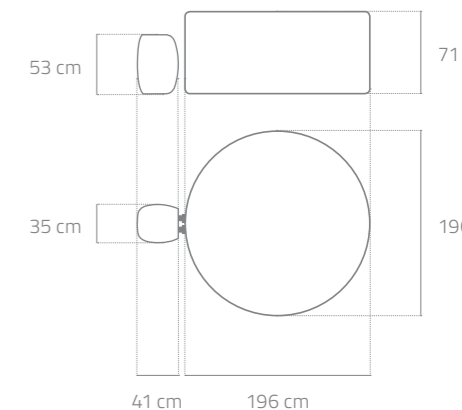

Main features:

- Soothing AirJet™ bubble massage system (140 jets)
- Ultra-strong DuraPlus™ internal beams and outer walls offer superior structural stability
- Freeze Shield™ automatic heating prevents water from freezing & damaging the spa
- Program the spa heater up to 40 days in advance for future use
- ChemConnect dispenser provides a stable level of chlorine throughout the spa
- Power-saving, timer-controlled heating system
- Digital control panel & spa pump with integrated filtration system includes cup holders and is accessible from inside the spa
- Reinforced cover with safety lock clips

*Contents: 1 spa, 1 pool cover,
1 spa pump, 1 ChemConnect™ dispenser,
filter cartridge (VI), repair kit,
AirJet™ system*