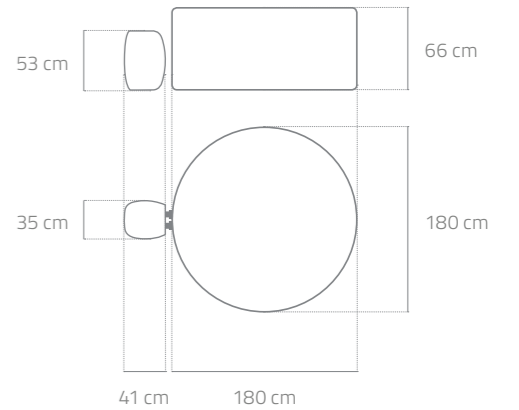

Main features:

- Soothing AirJet™ bubble massage system (120 jets)
- Ultra-strong DuraPlus™ walls are stress tested to offer durability
- Freeze Shield™ automatic heating prevents water from freezing & damaging the spa
- Program the spa heater up to 40 days in advance for future use
- ChemConnect™ dispenser provides a stable level of chlorine throughout the spa
- Power-saving, timer-controlled heating system
- Digital control panel & spa pump with integrated filtration system includes cup holders and is accessible from inside the spa
- Reinforced cover with safety lock clips

Contents: 1 spa, 1 pool cover, 1 spa pump, 1 ChemConnect™ dispenser, filter cartridge (VI), repair patch, AirJet™ system