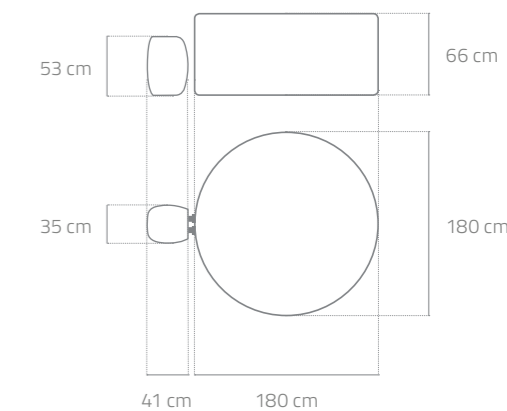

Main features:

- Soothing AirJet™ bubble massage system (120 jets)
- Ultra-strong DuraPlus™ walls are stress tested to offer durability
- Freeze Shield™ automatic heating prevents water from freezing & damaging the spa
- Program the spa heater up to 40 days in advance for future use
- ChemConnect™ dispenser provides a stable level of chlorine throughout the spa
- Remote-controlled multicolored LED light
- Power-saving, timer-controlled heating system
- Digital control panel & spa pump with integrated filtration system includes cup holders and is accessible from inside the spa
- Reinforced cover with safety lock clips

Contents: 1 spa, 1 pool cover, 1 spa pump, 1 LED light strip, filter cartridge (VI), 1 ChemConnect™ dispenser, repair patch, AirJet™ system