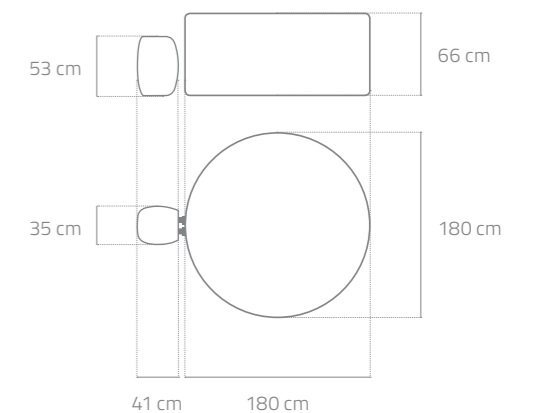

Main features:

- Soothing AirJet™ bubble massage system (120 jets)
- Massage regulator provides 2 intensity level options
- Ultra-strong DuraPlus™ walls are stress tested to offer durability
- Freeze Shield™ automatic heating prevents water from freezing & damaging the spa
- Program the spa heater up to 40 days in advance for future use
- Built-in Wi-Fi module, spa can be controlled through a phone app
- ChemConnect™ dispenser provides a stable level of chlorine throughout the spa
- Power-saving, timer-controlled heating system
- Digital control panel & spa pump with integrated filtration system includes cup holders and is accessible from inside the spa
- Reinforced cover with safety lock clips

Contents: 1 spa, 1 pool cover, 1 spa pump, 1 ChemConnect™ dispenser, filter cartridge (VI), repair patch, AirJet™ system