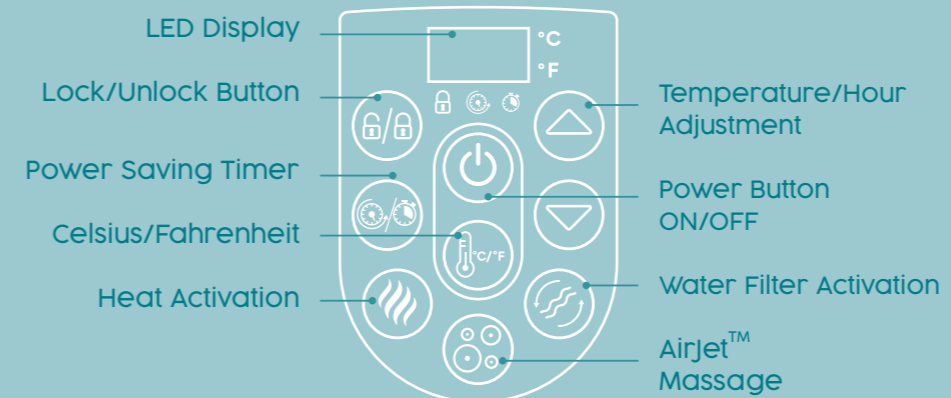

DIGITAL CONTROL PANEL