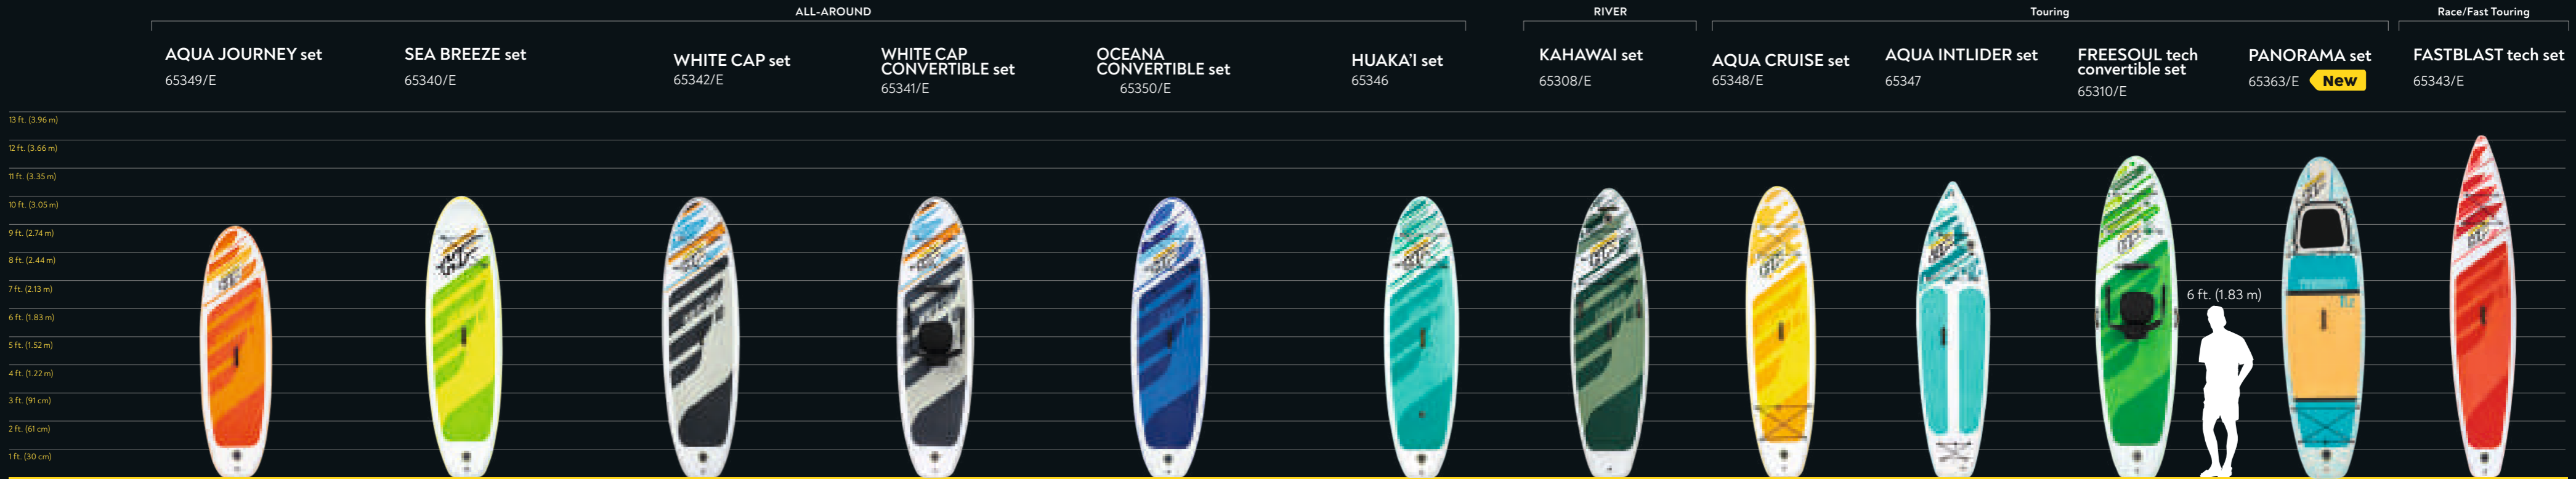

PRODUCT MATRIX
HYDRO-FORCE SUP RANGE

	AQUA JOURNEY set 65349/E	SEA BREEZE set 65340/E	WHITE CAP set 65342/E	WHITE CAP CONVERTIBLE set 65341/E	OCEANA CONVERTIBLE set 65350/E	HUAKA'I set 65346	KAHAWAI set 65308/E	AQUA CRUISE set 65348/E	AQUA INTLIDER set 65347	FREESOUL tech convertible set 65310/E	PANORAMA set 65363/E New	FASTBLAST tech set 65343/E
LENGTH	9 ft. (2.74 m)	10 ft. (3.05 m)	10 ft. (3.05 m)	10 ft. (3.05 m)	10 ft. (3.05 m)	10 ft. (3.05 m)	10 ft. 2 in. (3.10 m)	10 ft. 6 in. (3.20 m)	10 ft. 6 in. (3.20 m)	11 ft. 2 in. (3.40 m)	11 ft. 2 in. (3.40 m)	12 ft. 6 in. (3.81 m)
WIDTH	30 in. (76 cm)	33 in. (84 cm)	33 in. (84 cm)	33 in. (84 cm)	33 in. (84 cm)	33 in. (84 cm)	34 in. (86 cm)	30 in. (76 cm)	31 in. (79 cm)	35 in. (89 cm)	35 in. (89 cm)	30 in. (76 cm)
THICKNESS	4.75 in. (12 cm)	4.75 in. (12 cm)	4.75 in. (12 cm)	4.75 in. (12 cm)	4.75 in. (12 cm)	6 in. (15 cm)	6 in. (15 cm)	4.75 in. (12 cm)	4.75 in. (12 cm)	6 in. (15 cm)	6 in. (15 cm)	6 in. (15 cm)
WEIGHT CAPACITY	220 lbs (100 kg)	265 lbs (120 kg)	265 lbs (120 kg)	265 lbs (120 kg)	265 lbs (120 kg)	287 lbs (130 kg)	309 lbs (140 kg)	243 lbs (110 kg)	243 lbs (110 kg)	353 lbs (160 kg)	330 lbs (150 kg)	265 lbs (120 kg)
INTERNAL VOLUME	55 gal. (208 L)	67 gal. (256 L)	67 gal. (256 L)	67 gal. (256 L)	67 gal. (256 L)	84 gal. (320 L)	87 gal. (330 L)	64 gal. (243 L)	63 gal. (239 L)	96 gal. (366 L)	89 gal. (338 L)	92 gal. (349 L)
PRESSURE	15 psi (1.03 bar)	15 psi (1.03 bar)	15 psi (1.03 bar)	15 psi (1.03 bar)	15 psi (1.03 bar)	15 psi (1.03 bar)	15 psi (1.03 bar)	15 psi (1.03 bar)	15 psi (1.03 bar)	15 psi (1.03 bar)	15 psi (1.03 bar)	15 psi (1.03 bar)
SEATED OPTION				•	•	•				•		•
OARS	•	•	•	•	•	•	•	•	•	•	•	•
FINS	☾	☾	☾	☾	☾	☾	☾☾	☾	☾☾	☾☾	☾☾	☾
OVERALL PERFORMANCE	<table border="0"> <tr> <td>MANEUVERABILITY</td><td>██████████</td> <td>TRACKING</td><td>██████████</td> </tr> <tr> <td>STABILITY</td><td>██████████</td> <td>SPEED</td><td>██████████</td> </tr> </table>	<table border="0"> <tr> <td>MANEUVERABILITY</td><td>██████████</td> <td>TRACKING</td><td>██████████</td> </tr> <tr> <td>STABILITY</td><td>██████████</td> <td>SPEED</td><td>██████████</td> </tr> </table>	<table border="0"> <tr> <td>MANEUVERABILITY</td><td>██████████</td> <td>TRACKING</td><td>██████████</td> </tr> <tr> <td>STABILITY</td><td>██████████</td> <td>SPEED</td><td>██████████</td> </tr> </table>	<table border="0"> <tr> <td>MANEUVERABILITY</td><td>██████████</td> <td>TRACKING</td><td>██████████</td> </tr> <tr> <td>STABILITY</td><td>██████████</td> <td>SPEED</td><td>██████████</td> </tr> </table>	<table border="0"> <tr> <td>MANEUVERABILITY</td><td>██████████</td> <td>TRACKING</td><td>██████████</td> </tr> <tr> <td>STABILITY</td><td>██████████</td> <td>SPEED</td><td>██████████</td> </tr> </table>	<table border="0"> <tr> <td>MANEUVERABILITY</td><td>██████████</td> <td>TRACKING</td><td>██████████</td> </tr> <tr> <td>STABILITY</td><td>██████████</td> <td>SPEED</td><td>██████████</td> </tr> </table>	<table border="0"> <tr> <td>MANEUVERABILITY</td><td>██████████</td> <td>TRACKING</td><td>██████████</td> </tr> <tr> <td>STABILITY</td><td>██████████</td> <td>SPEED</td><td>██████████</td> </tr> </table>	<table border="0"> <tr> <td>MANEUVERABILITY</td><td>██████████</td> <td>TRACKING</td><td>██████████</td> </tr> <tr> <td>STABILITY</td><td>██████████</td> <td>SPEED</td><td>██████████</td> </tr> </table>	<table border="0"> <tr> <td>MANEUVERABILITY</td><td>██████████</td> <td>TRACKING</td><td>██████████</td> </tr> <tr> <td>STABILITY</td><td>██████████</td> <td>SPEED</td><td>██████████</td> </tr> </table>	<table border="0"> <tr> <td>MANEUVERABILITY</td><td>██████████</td> <td>TRACKING</td><td>██████████</td> </tr> <tr> <td>STABILITY</td><td>██████████</td> <td>SPEED</td><td>██████████</td> </tr> </table>	<table border="0"> <tr> <td>MANEUVERABILITY</td><td>██████████</td> <td>TRACKING</td><td>██████████</td> </tr> <tr> <td>STABILITY</td><td>██████████</td> <td>SPEED</td><td>██████████</td> </tr> </table>	
PAGE	Refer to International Catalog	PG. 94	Refer to International Catalog	PG. 96	Refer to International Catalog	Refer to International Catalog	Refer to International Catalog	Refer to International Catalog	Refer to International Catalog	Refer to International Catalog	Refer to International Catalog	Refer to International Catalog