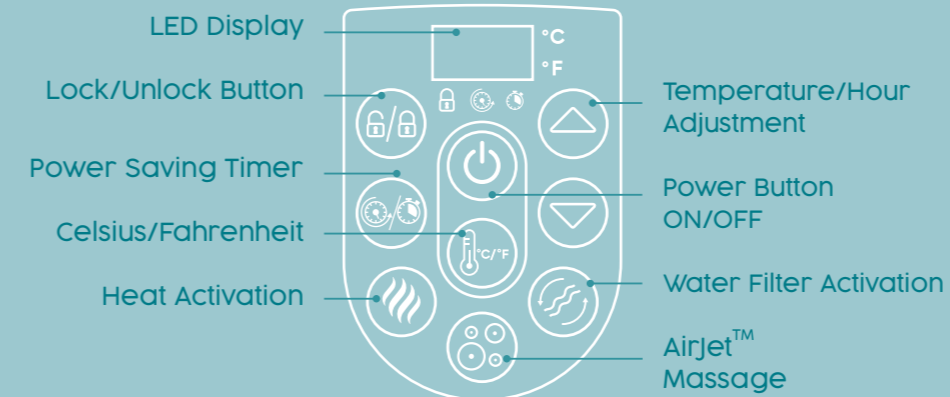

DIGITAL CONTROL PANEL