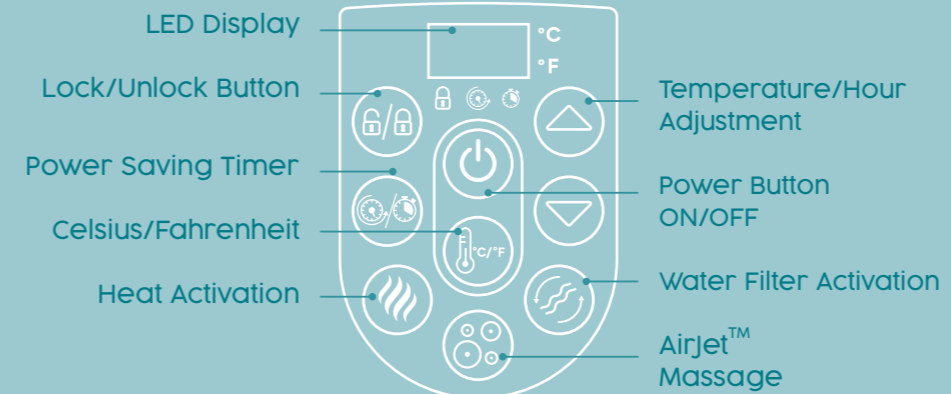

DIGITAL CONTROL PANEL