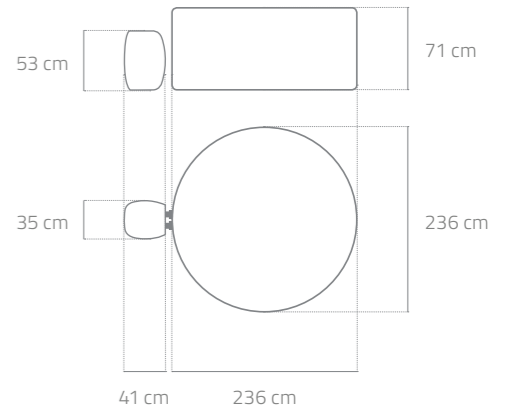

Main features:

- Soothing AirJet™ bubble massage system (190 jets)
- Ultra-strong DuraPlus™ internal beams and outer walls offer superior structural stability
- Freeze Shield™ automatic heating prevents water from freezing & damaging the spa
- Program the spa heater up to 40 days in advance for future use
- ChemConnect™ dispenser provides a stable level of chlorine throughout the spa
- Power-saving, timer-controlled heating system
- Digital control panel & spa pump with integrated filtration system includes cup holders and is accessible from inside the spa
- Reinforced cover with safety lock clips

Contents: 1 spa, 1 pool cover, 1 spa pump, 1 ChemConnect™ dispenser, filter cartridge (VI), repair kit, AirJet™ system