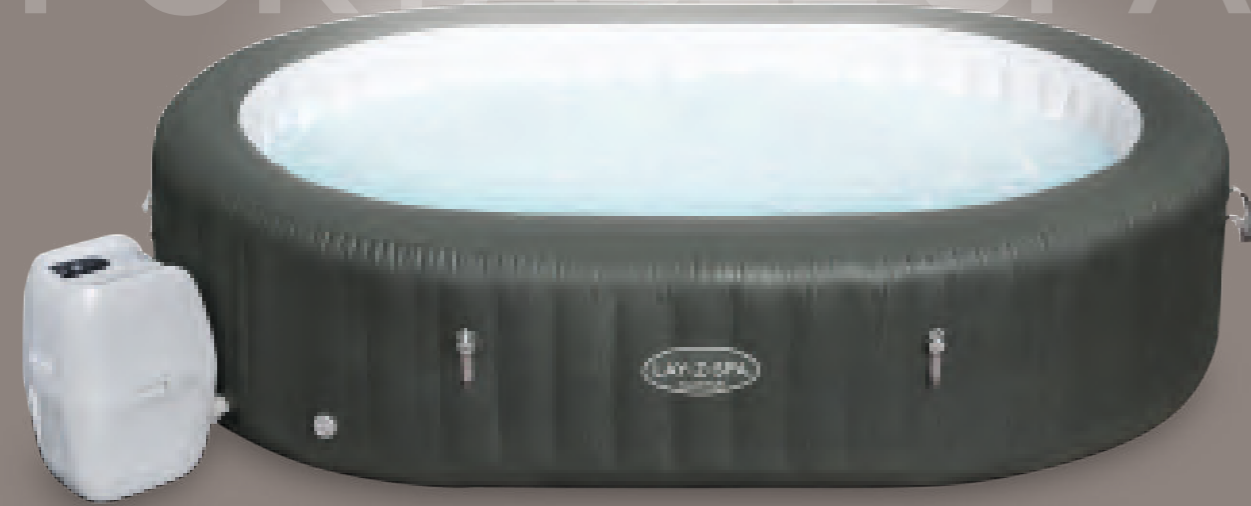

PORTABLE SPAS

Mauritius Airjet™

60067

NEW

FREEZE SHIELD™ TECHNOLOGY

CAPACITY 5-7 PEOPLE