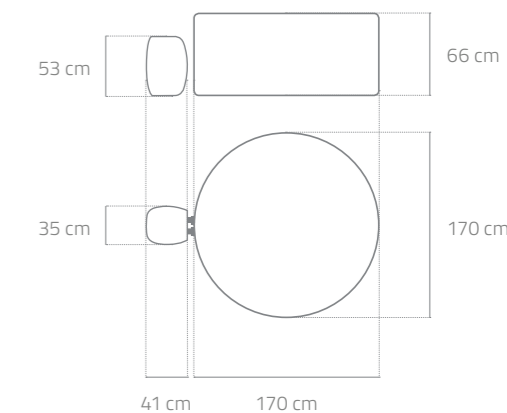

Main features:

- Soothing AirJet™ bubble massage system (110 jets)
- Ultra-strong DuraPlus™ walls are stress tested to offer durability
- Freeze Shield™ automatic heating prevents water from freezing & damaging the spa
- Program the spa heater up to 40 days in advance for future use
- ChemConnect™ dispenser provides a stable level of chlorine throughout the spa
- Power-saving, timer-controlled heating system
- Digital control panel & spa pump with integrated filtration system includes cup holders and is accessible from inside the spa
- Reinforced cover with safety lock clips

Contents: 1 spa, 1 pool cover, 1 spa pump, 1 ChemConnect™ dispenser, filter cartridge (VI), repair patch, AirJet™ system